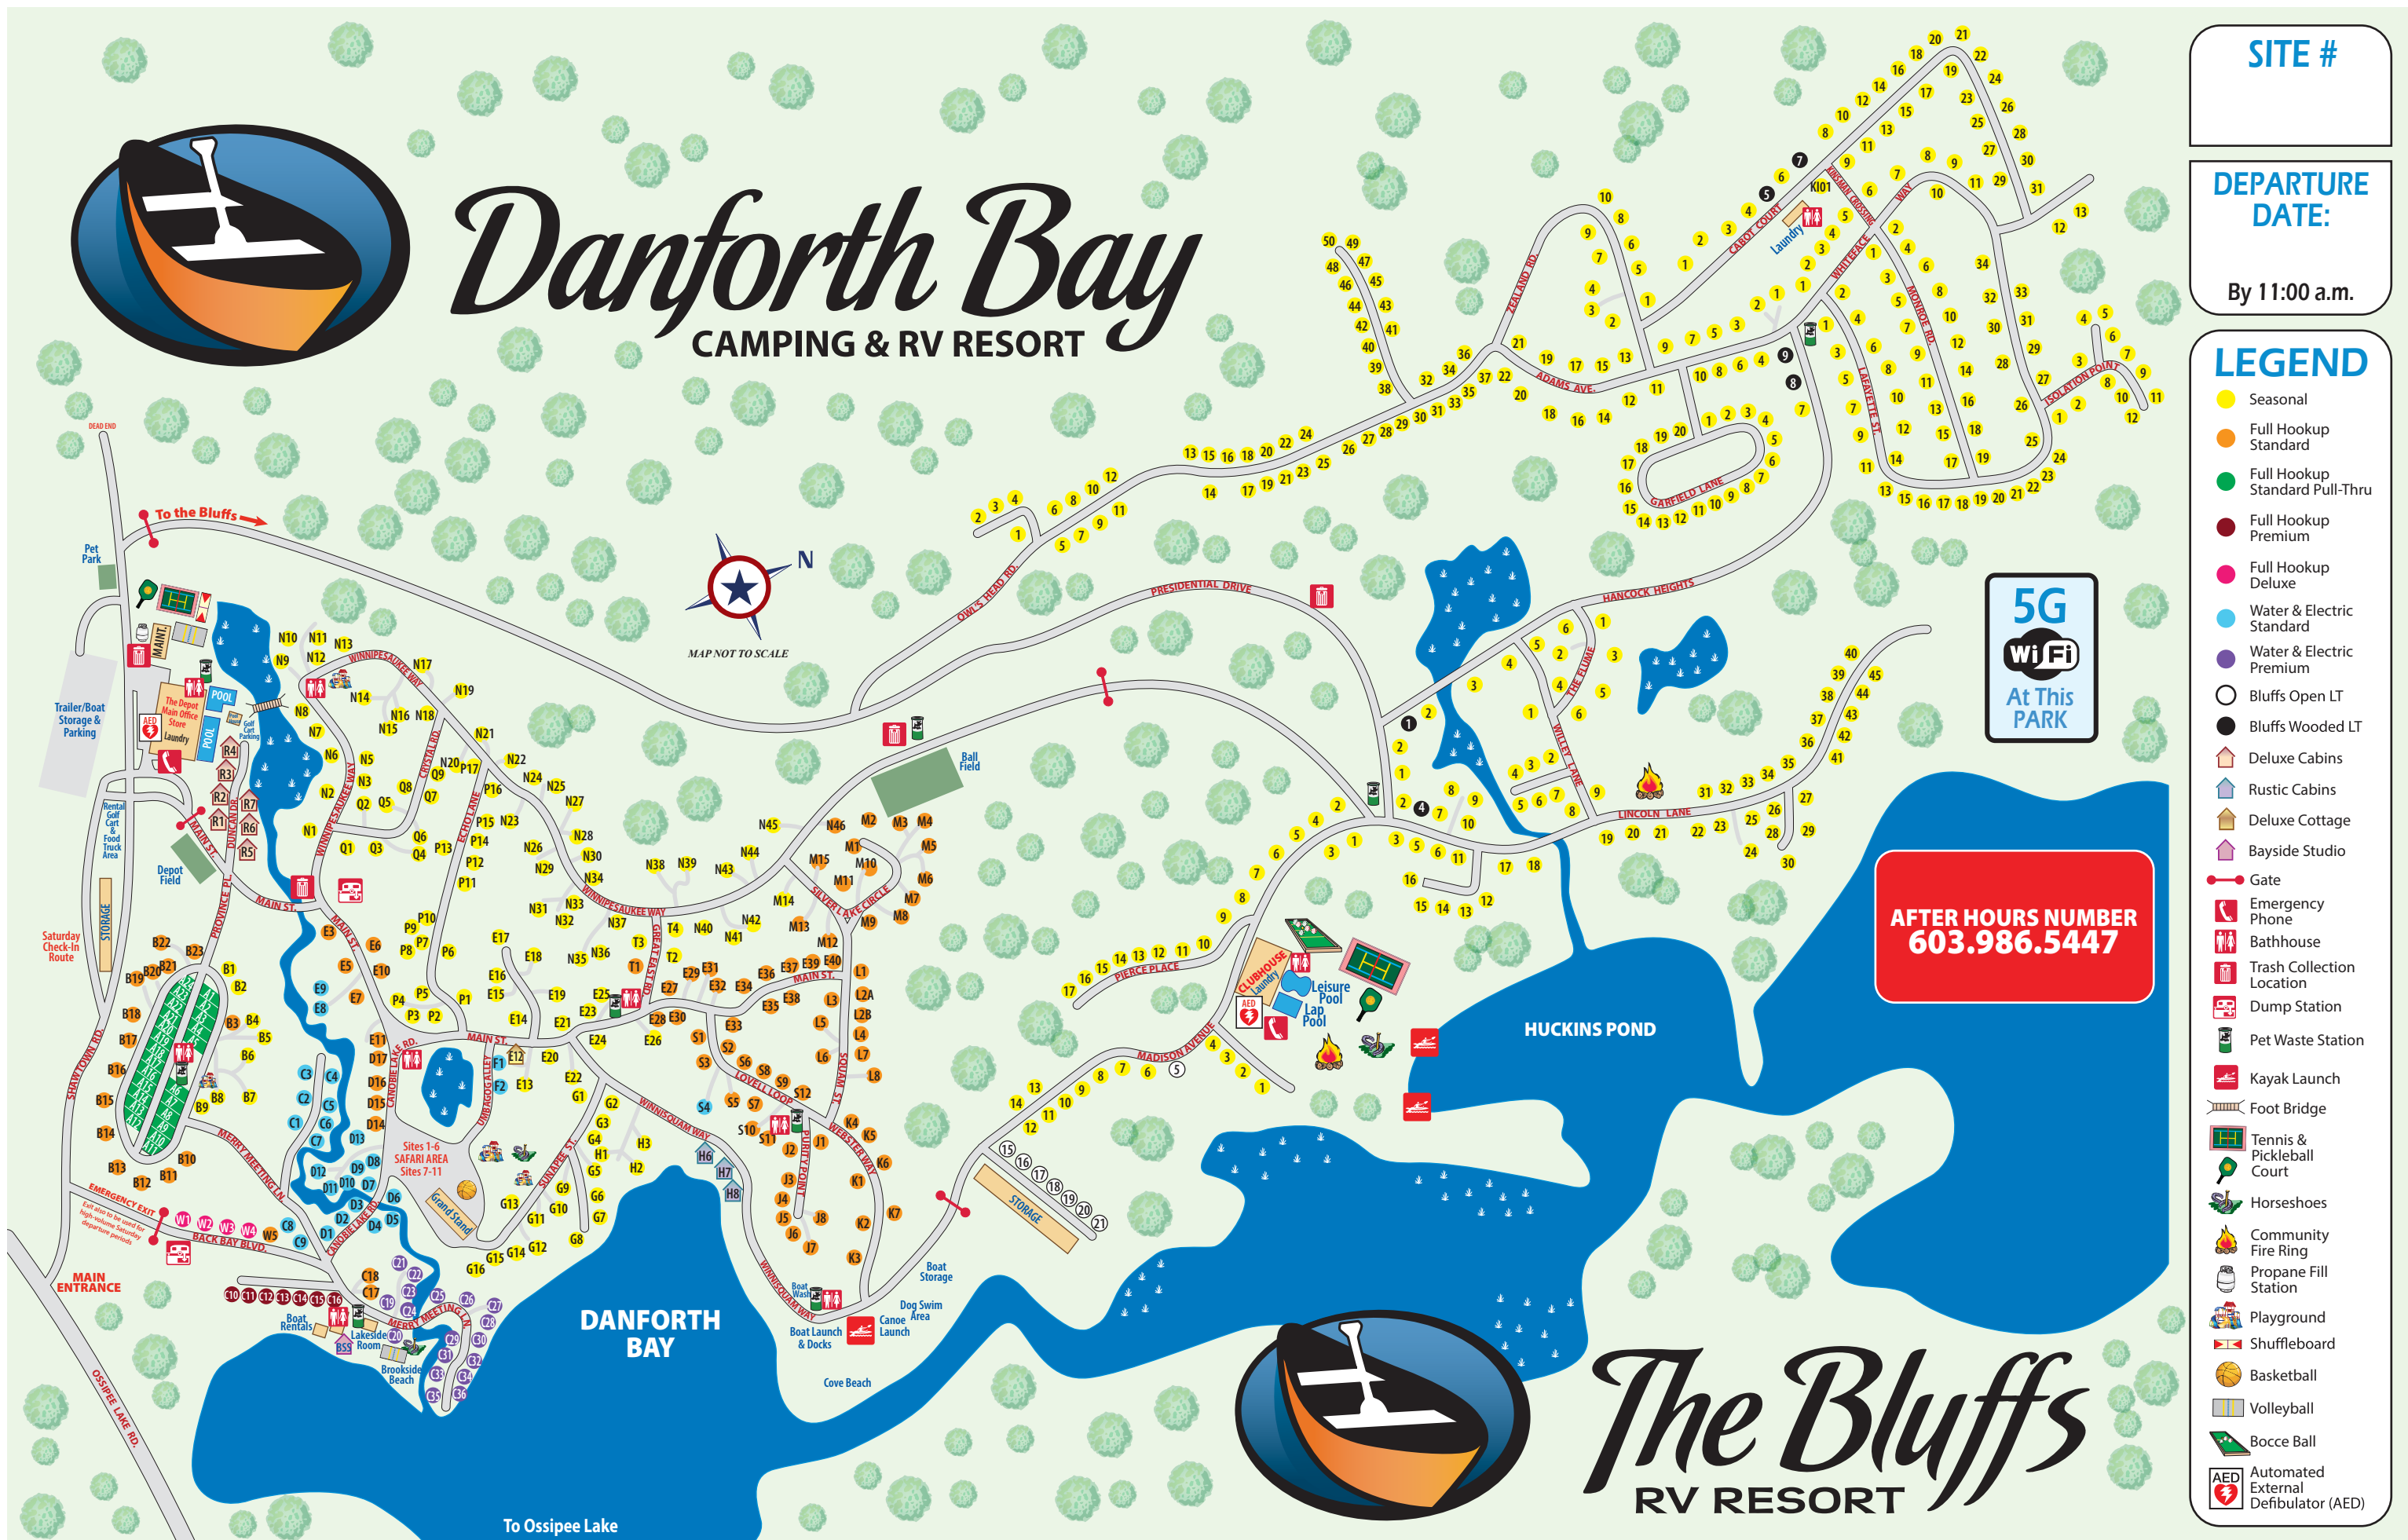

Danforth Bay

CAMPING & RV RESORT

MAP NOT TO SCALE

SITE #

DEPARTURE DATE:

By 11:00 a.m.

LEGEND

- Seasonal
- Full Hookup Standard
- Full Hookup Standard Pull-Thru
- Full Hookup Premium
- Full Hookup Deluxe
- Water & Electric Standard
- Water & Electric Premium
- Bluffs Open LT
- Bluffs Wooded LT
- Deluxe Cabins
- Rustic Cabins
- Deluxe Cottage
- Bayside Studio
- Gate
- Emergency Phone
- Bathroom
- Trash Collection Location
- Dump Station
- Pet Waste Station
- Kayak Launch
- Foot Bridge
- Tennis & Pickleball Court
- Horseshoes
- Community Fire Ring
- Propane Fill Station
- Playground
- Shuffleboard
- Basketball
- Volleyball
- Bocce Ball
- Automated External Defibrillator (AED)

**AFTER HOURS NUMBER
603.986.5447**

The Bluffs

RV RESORT

To Ossipee Lake

To the Bluffs

MAIN ENTRANCE

OSSEPEE LAKE RD.

Saturday Check-In Route

Trailer/Boat Storage & Parking

Pet Park

DEAD END

OSSEPEE LAKE RD.

OSSEPEE LAKE RD.