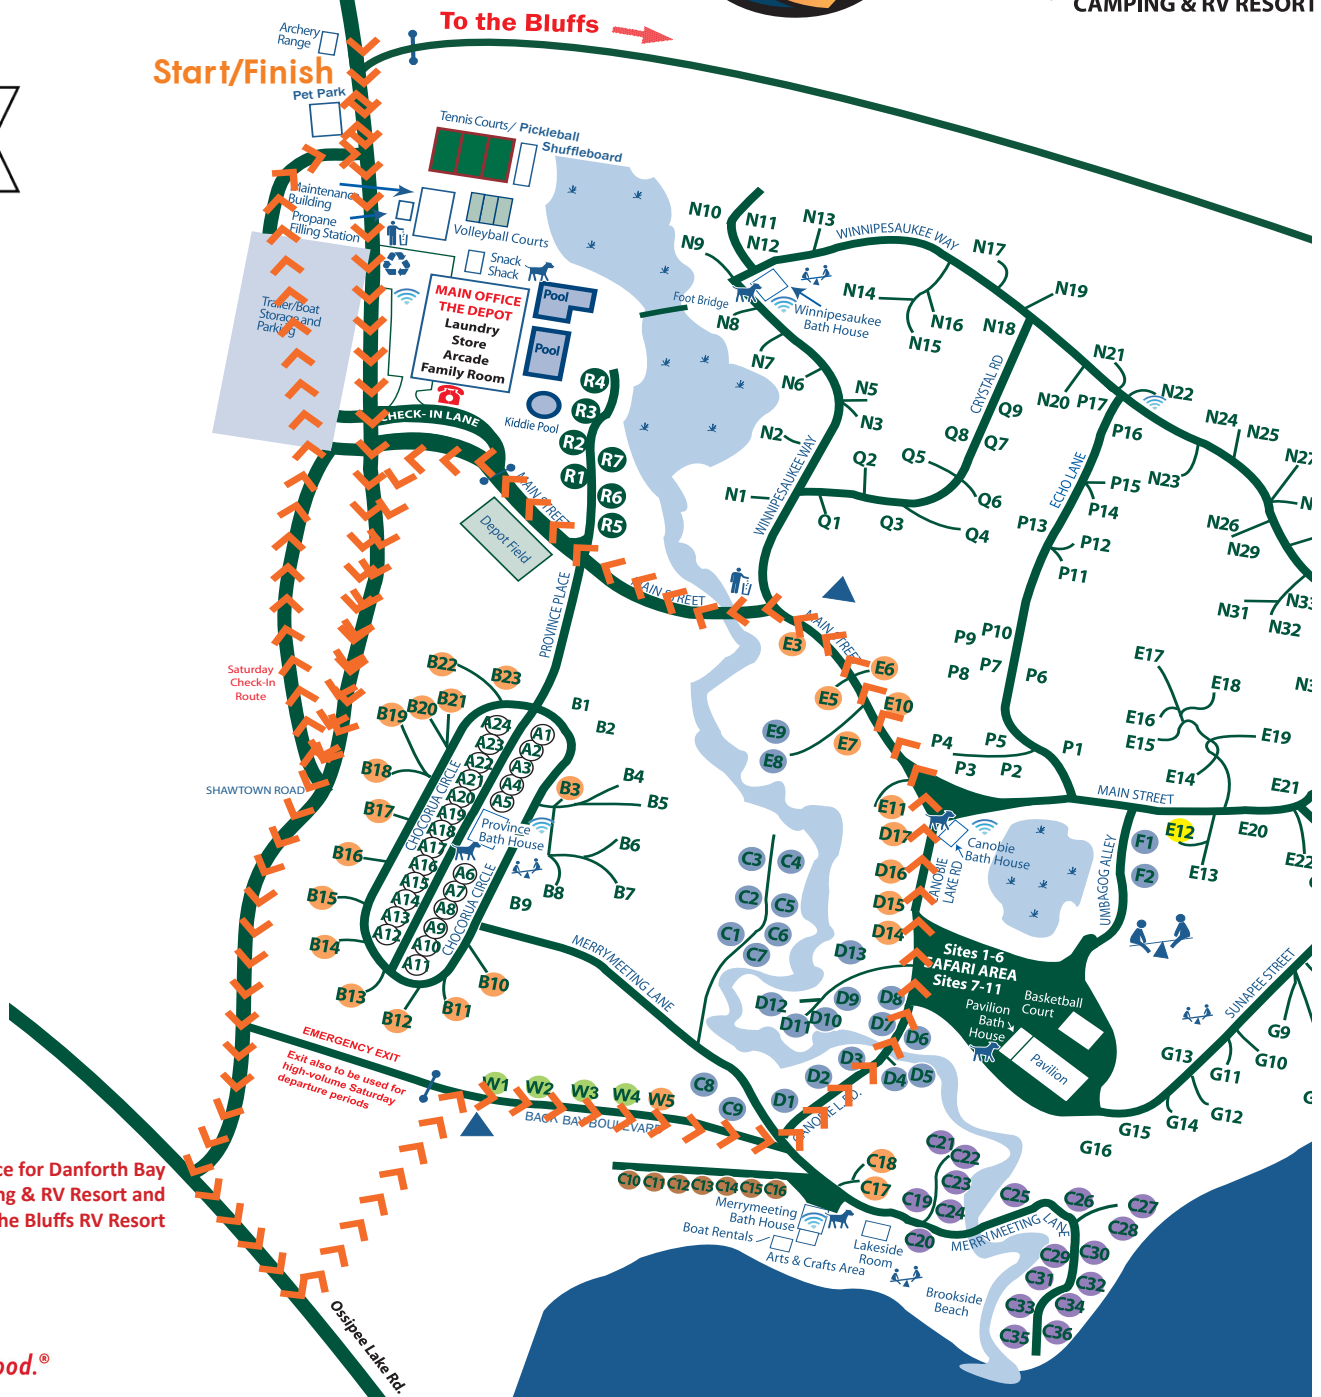

4th Annual Walk Run Series

Danforth Bay
CAMPING & RV RESORT

Danforth Bay Legend:

- A1** SEASONAL SITE
- STANDARD WATER, ELECTRIC
- PREMIUM WATER, ELECTRIC
- STANDARD WATER, SEWER, ELECTRIC
- PREMIUM WATER, SEWER, ELECTRIC
- DELUXE SITE WATER, SEWER, ELECTRIC
- PULL THRU SITE WATER, SEWER, ELECTRIC
- DELUXE COTTAGE
- CABINS
- EMERGENCY PHONE
- TRASH COLLECTION LOCATION
- RECYCLING DUMPSTER
- DUMP STATION
- PLAYGROUND
- GATE
- DOG WASTE STATION
- WI-FI LOCATIONS

Main entrance for Danforth Bay
Camping & RV Resort and
The Bluffs RV Resort

THRIVENT
FINANCIAL®

Connecting faith & finances for good.®